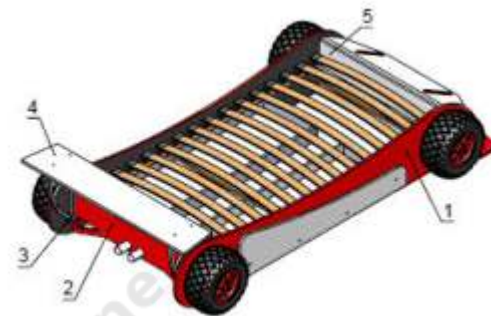

MovelAnimal.com.br

Em breve Loja Virtual !
loja.faixasonline.com.br

Step 3_Face plate and toy storage wall also with hex drive connecting screws

Step 4_Add brackets with #8 1 inch screws

No	Designation	Note	Pic
1	Sidewall right	Left sidewall make mirror	2
2	Back wall		1
3	Bracket		2
4	Spoiler		1
5	Inside wall		1
6	Hood		1
7	Front spoiler		1
8	Partition		2
9	Panel lamp		2
10	LED lamp		2
11	Roll-out drawer right		2
11.1	Faceplate	Make the item mirror	1
11.2	Bottom of the box		1
11.3	Drawer back		1
11.4	Side walls of the box		2
11.5	1-1/2 in. GFR Rubberigid Caster with 40 lb.		4
12	15 in. Universal Front-Rider Wheel for Lawn Tractors		4