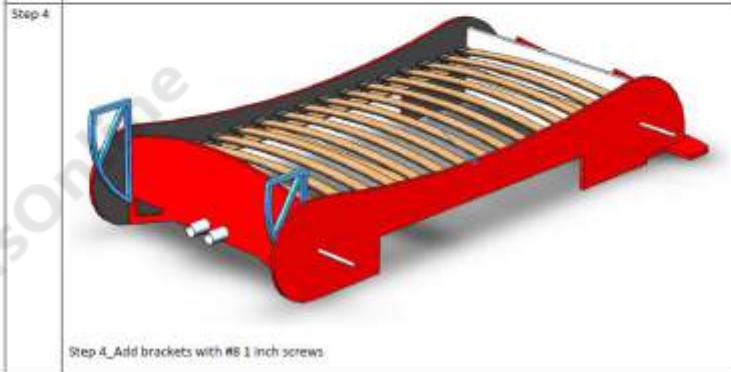

MovelAnimal.com.br

Em breve Loja Virtual !
loja.faixasonline.com.br

Step 3_Face plate and toy storage wall also with hex drive connecting screws

Step 4_Add brackets with #8 1 inch screws

No	Designation	Note	Pic
1	Sidewall right	Left sidewall make mirror	2
2	Back wall		1
3	Bracket		2
4	Spoiler		1
5	Inside wall		1
6	Hood		1
7	Front spoiler		1
8	Partition		2
9	Panel lamp		2
10	LED lamp		2
11	Roll-out drawer right		2
11.1	Faceplate	Make the item mirror	1
11.2	Bottom of the box		1
11.3	Drawer back		1
11.4	Side walls of the box		2
11.5	1-1/2 in. GFR Rubberigid Caster with 40 lb.		4
12	15 in. Universal Front-Rider Wheel for Lawn Tractors		4