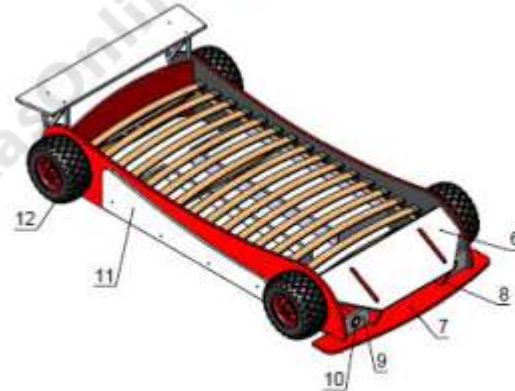

MovelAnimal.com.br

Em breve Loja Virtual !
loja.faixasonline.com.br

Step 3_Face plate and toy storage wall also with hex drive connecting screws

Step 4_Add brackets with #8 1 inch screws

No	Designation	Note	Pic
1	Sidewall right	Left sidewall make mirror	2
2	Back wall		1
3	Bracket		2
4	Spoiler		1
5	Inside wall		1
6	Hood		1
7	Front spoiler		1
8	Partition		2
9	Panel lamp		2
10	LED lamp		2
11	Roll-out drawer right		2
11.1	Faceplate	Make the item mirror	1
11.2	Bottom of the box		1
11.3	Drawer back		1
11.4	Side walls of the box		2
11.5	1-1/2 in. GFR Rubberigid Caster with 40 lb.		4
12	15 in. Universal Front-Rider Wheel for Lawn Tractors		4