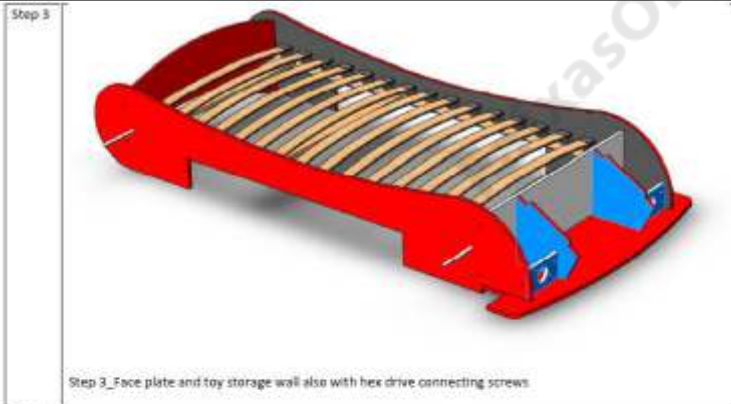

MovelAnimal.com.br

Em breve Loja Virtual !
loja.faixasonline.com.br

Step 3_Face plate and toy storage wall also with hex drive connecting screws

Step 4_Add brackets with #8 1 inch screws

No	Designation	Note	Pic
1	Sidewall right	Left sidewall make mirror	2
2	Back wall		1
3	Bracket		2
4	Spoiler		1
5	Inside wall		1
6	Hood		1
7	Front spoiler		1
8	Partition		2
9	Panel lamp		2
10	LED lamp		2
11	Roll-out drawer right		2
11.1	Faceplate	Make the item mirror	1
11.2	Bottom of the box		1
11.3	Drawer back		1
11.4	Side walls of the box		2
11.5	1-1/2 in. GFR Rubberigid Caster with 40 lb.		4
12	15 in. Universal Front-Rider Wheel for Lawn Tractors		4